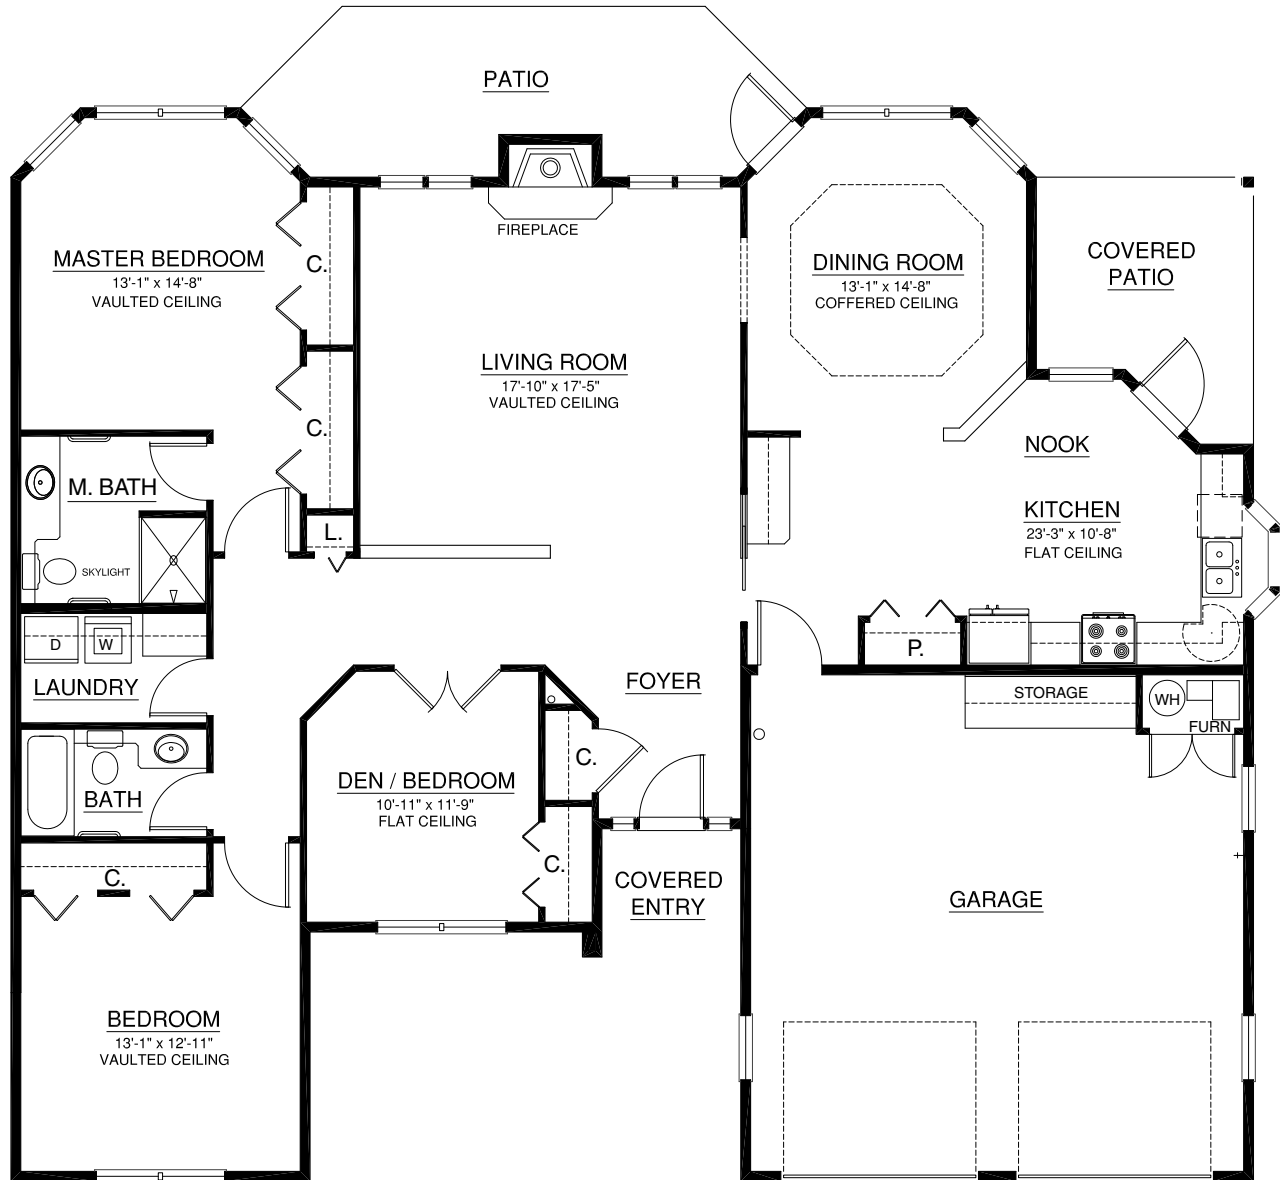

# Cottage

Full-service Retirement Community

The Avondale  
1702 E 32nd Court  
1,861 sq. ft.  
3 Bedroom | 2 Bath

A Touchmark® community  
Est. 1980

For illustration purposes only. Square footage, actual room sizes, and features may vary. See construction documents.