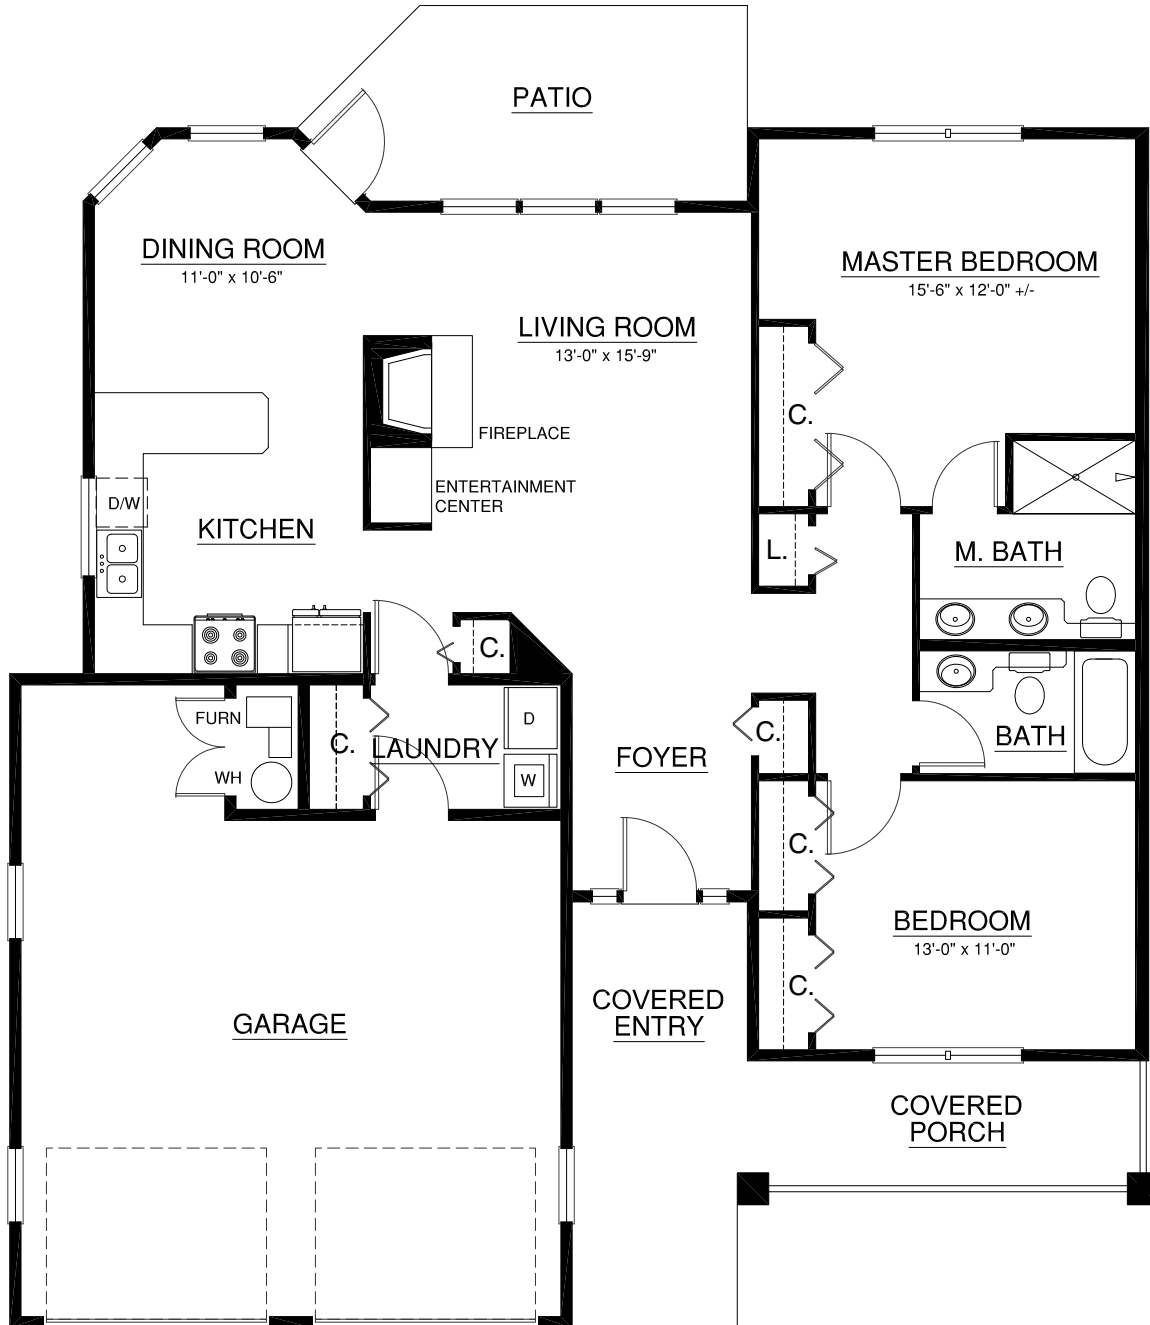

Cottage

Full-service Retirement Community

Amherst
1709 E 32nd Court
1,306 sq. ft.
2 Bedroom | 2 Bath

A Touchmark® community
Est. 1980

For illustration purposes only. Square footage, actual room sizes, and features may vary. See construction documents.