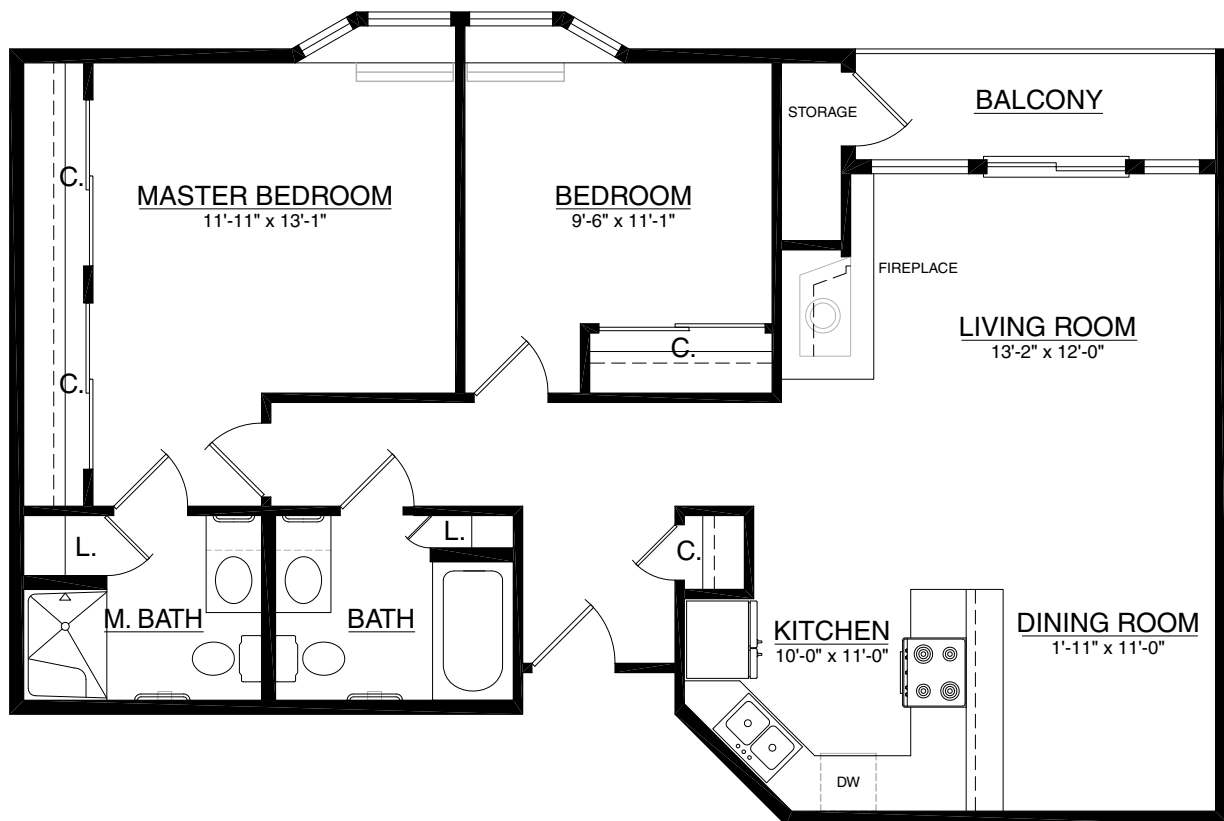

Home

Full-service Retirement Community

Comstock

1,060 sq. ft.

2 Bedroom | 2 Bath

A Touchmark® community
Est. 1980

For illustration purposes only. Square footage, actual room sizes, and features may vary. See construction documents.