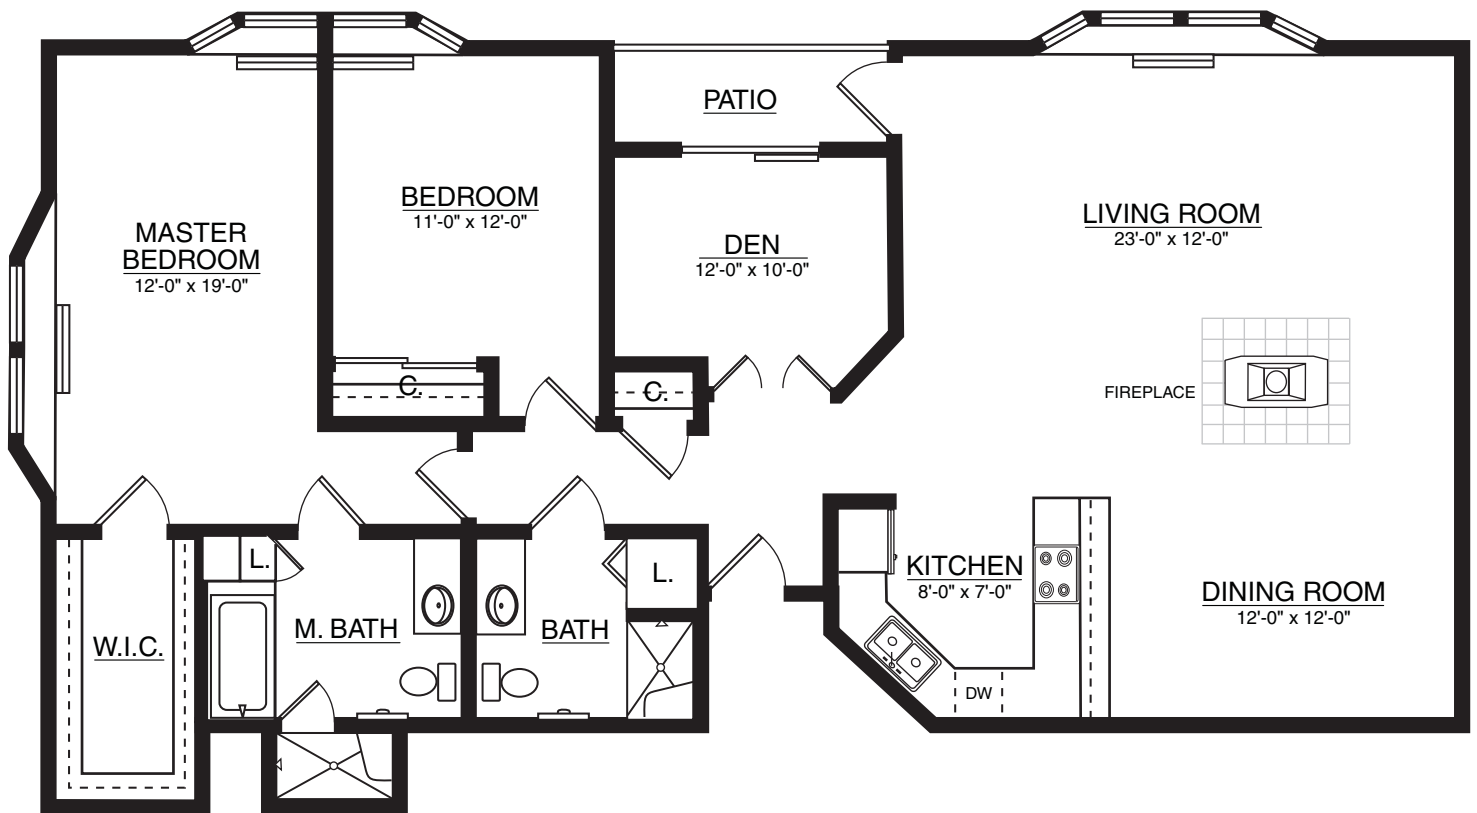

Home

Full-service Retirement Community

Davenport

1,600 sq. ft.

2 Bedroom | Den | 2 Bath

A Touchmark® community
Est. 1980

For illustration purposes only. Square footage, actual room sizes, and features may vary. See construction documents.