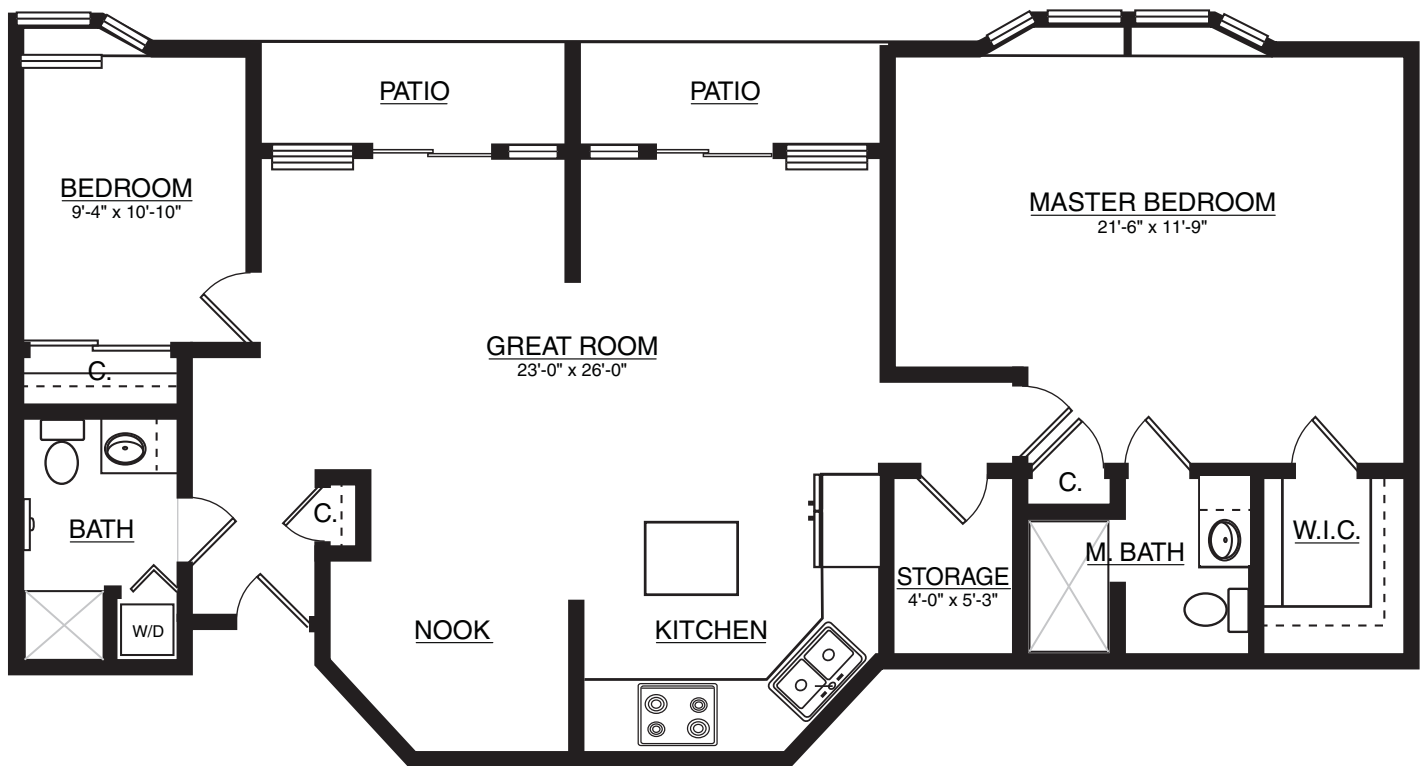

Home

Full-service Retirement Community

Glover

1,450 sq. ft.

2 Bedroom | 2 Bath

For illustration purposes only. Square footage, actual room sizes, and features may vary. See construction documents.

A Touchmark® community
Est. 1980