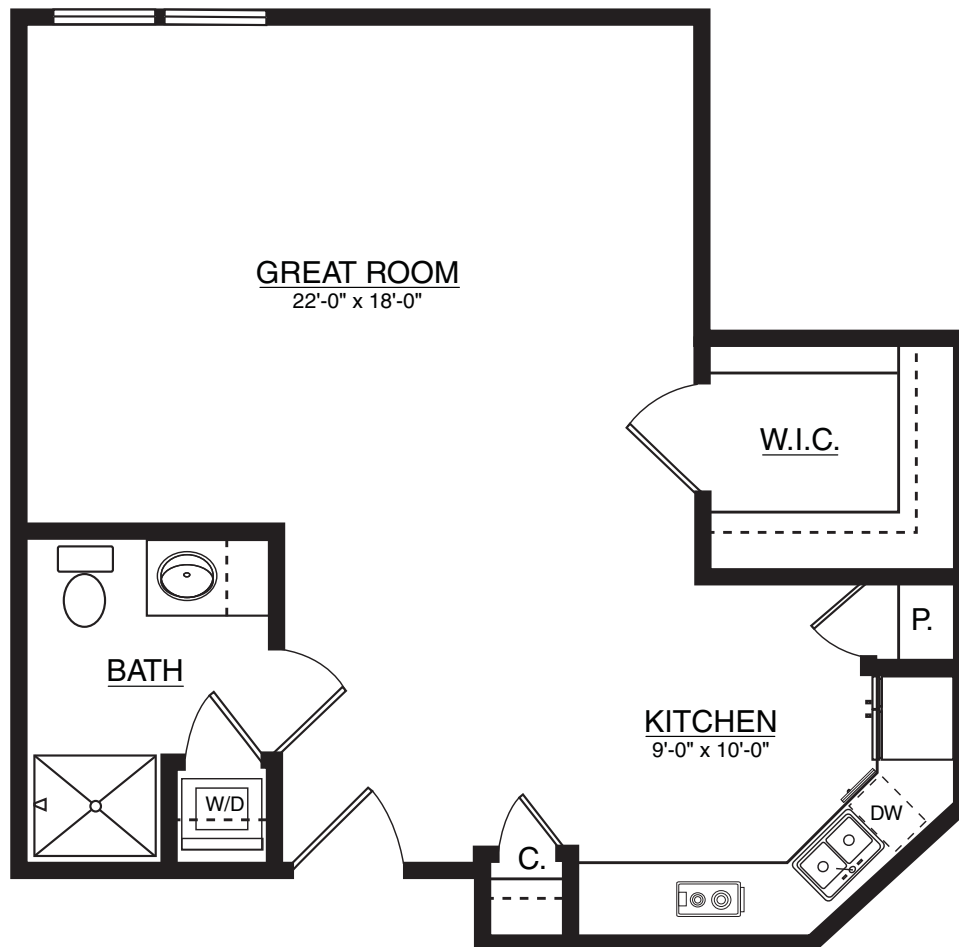

## Liberty

500 sq. ft.

Studio | 1 Bath

For illustration purposes only. Square footage, actual room sizes, and features may vary. See construction documents.

A Touchmark® community  
Est. 1980