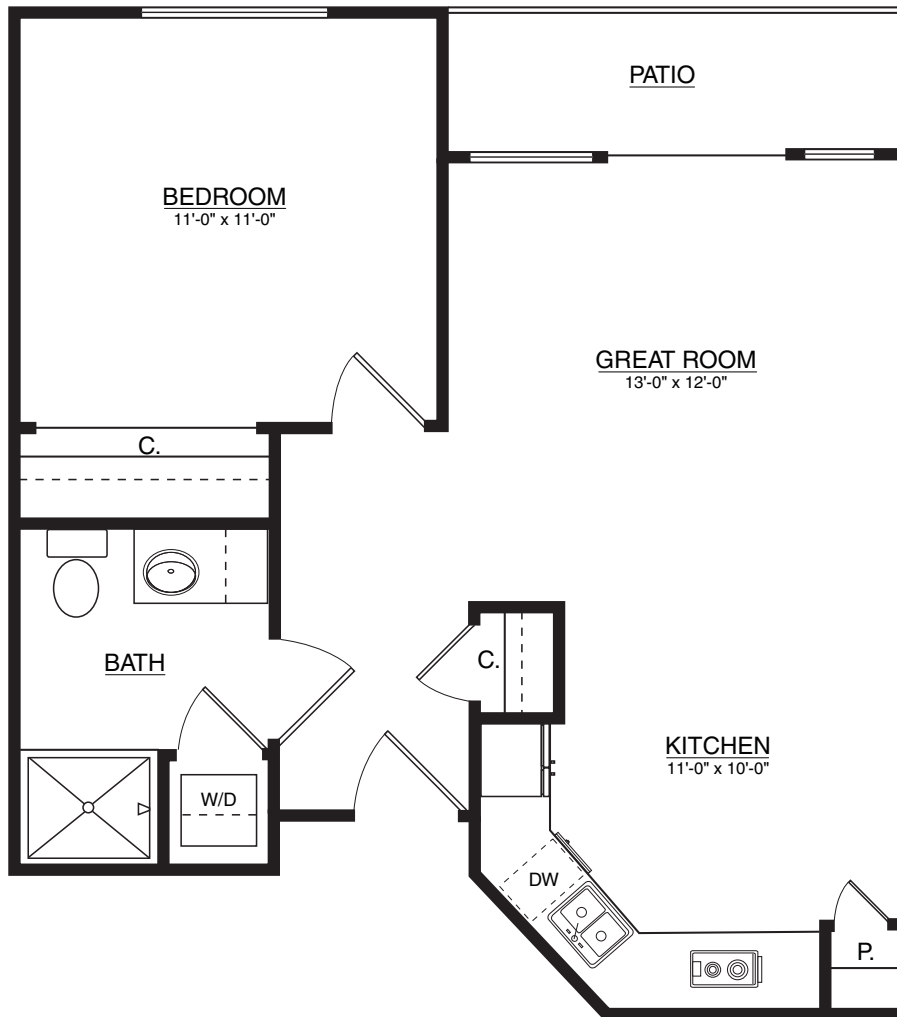

Home

Full-service Retirement Community

Pioneer
600 sq. ft.
1 Bedroom | 1 Bath

A Touchmark® community
Est. 1980

For illustration purposes only. Square footage, actual room sizes, and features may vary. See construction documents.