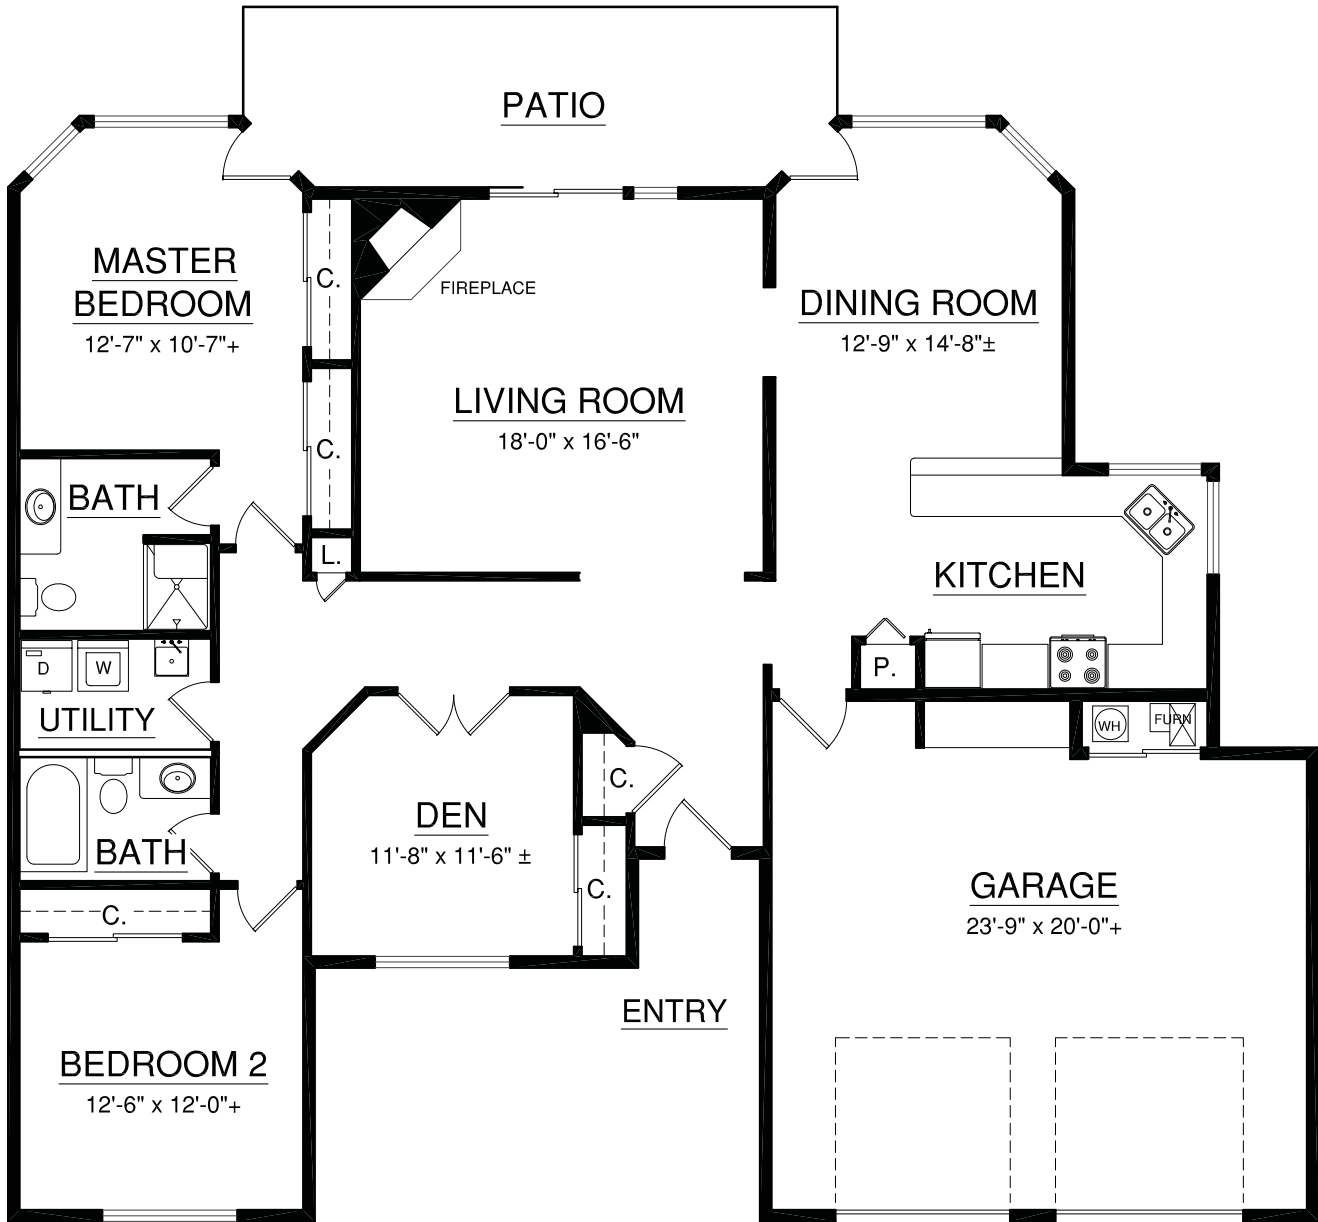

Cottage

Full-service Retirement Community

The Corbin
2985 S Waterford Drive
1,733 sq. ft.
2 Bedroom | Den | 2 Bath

A Touchmark® community
Est. 1980

For illustration purposes only. Square footage, actual room sizes, and features may vary. See construction documents.