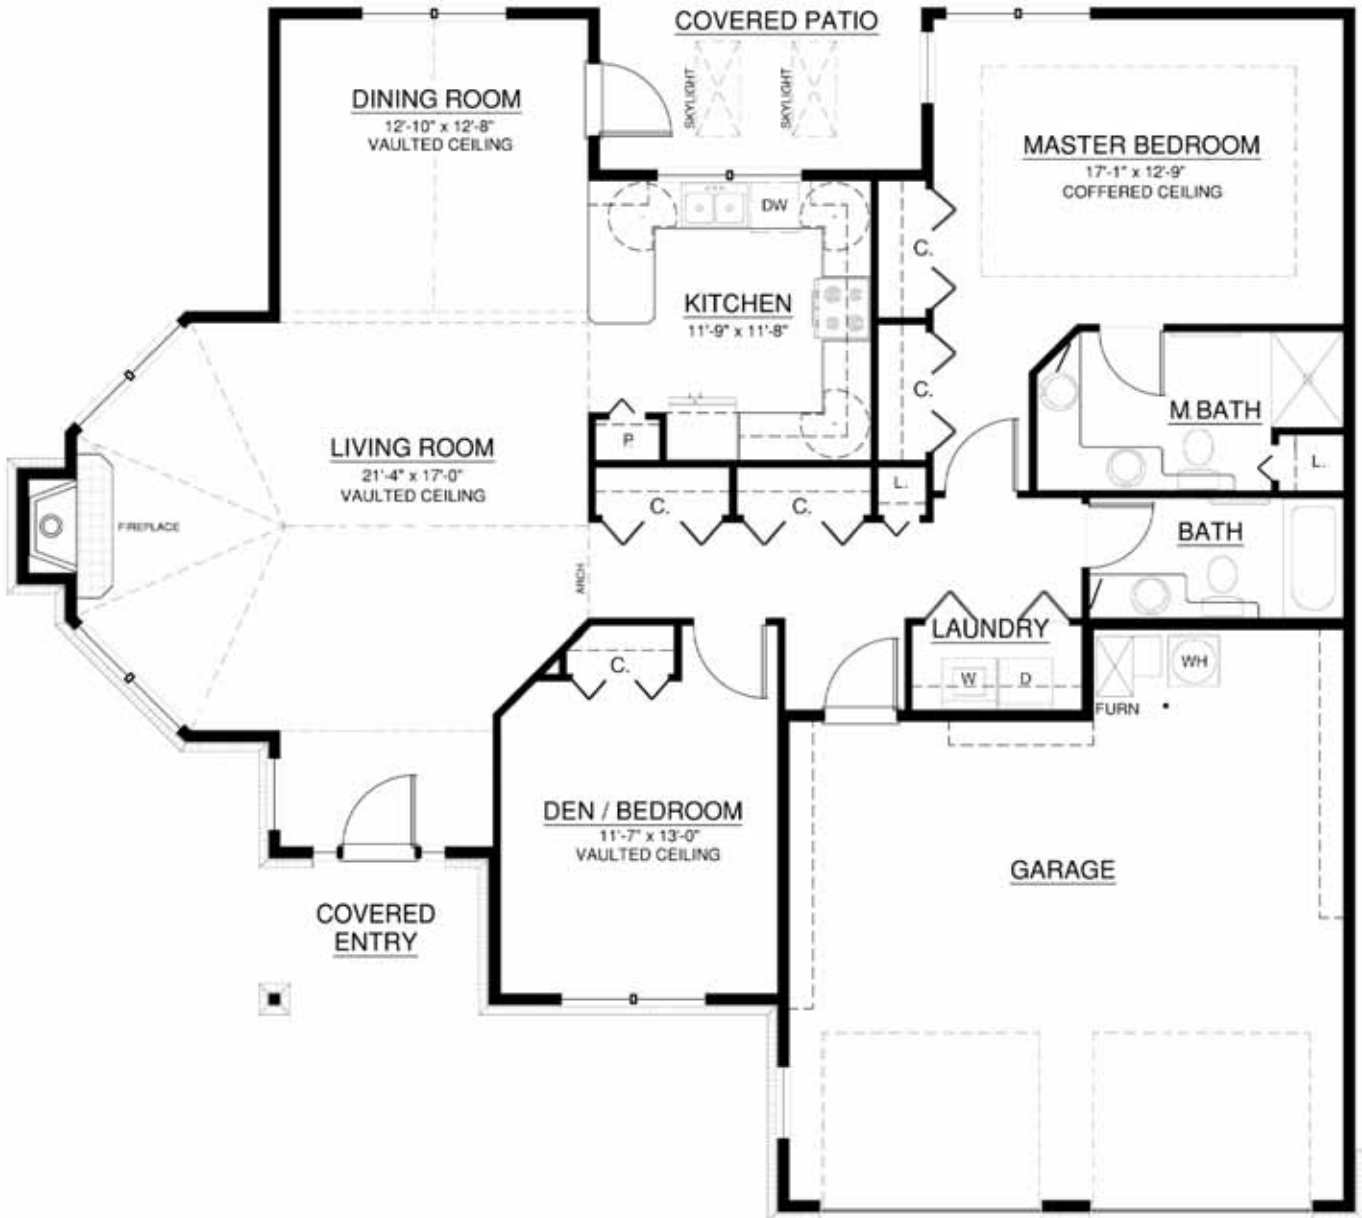

Cottage

Full-service Retirement Community

The Wakefield
1609 E 32nd Court
1,528 sq. ft.
2 Bedroom | 2 Bath

A Touchmark® community
Est. 1980

For illustration purposes only. Square footage, actual room sizes, and features may vary. See construction documents.