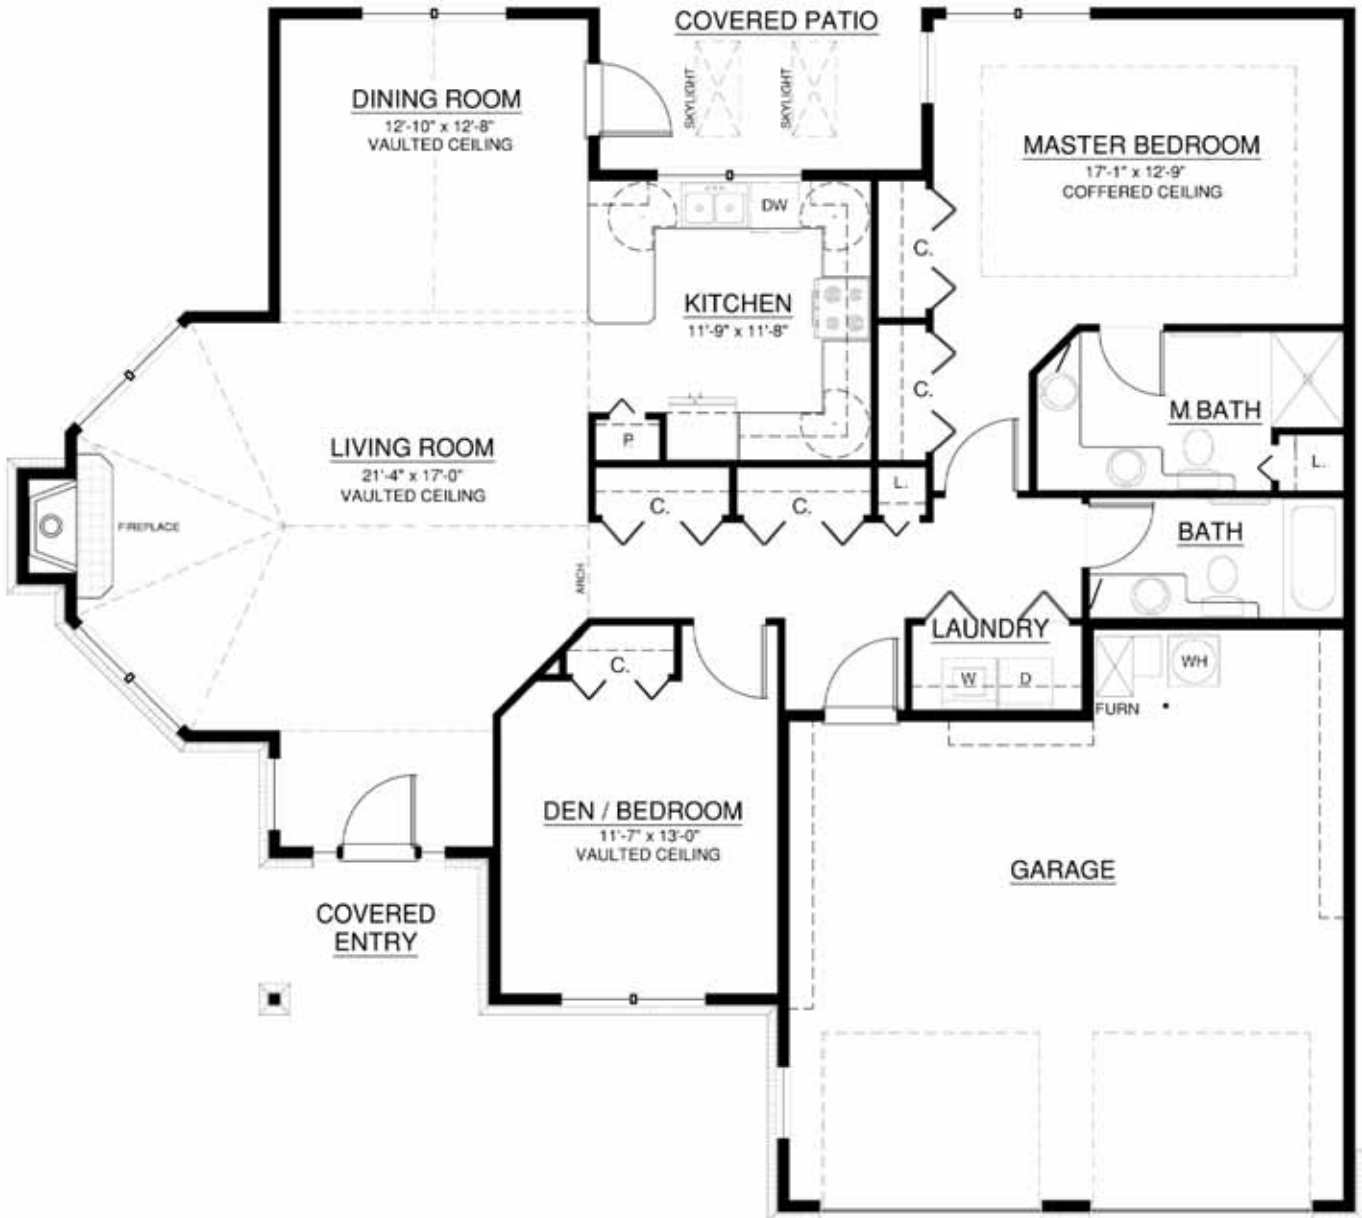

# Cottage

Full-service Retirement Community

**The Wakefield**  
1609 E 32nd Court  
1,528 sq. ft.  
2 Bedroom | 2 Bath

A Touchmark® community  
Est. 1980

For illustration purposes only. Square footage, actual room sizes, and features may vary. See construction documents.