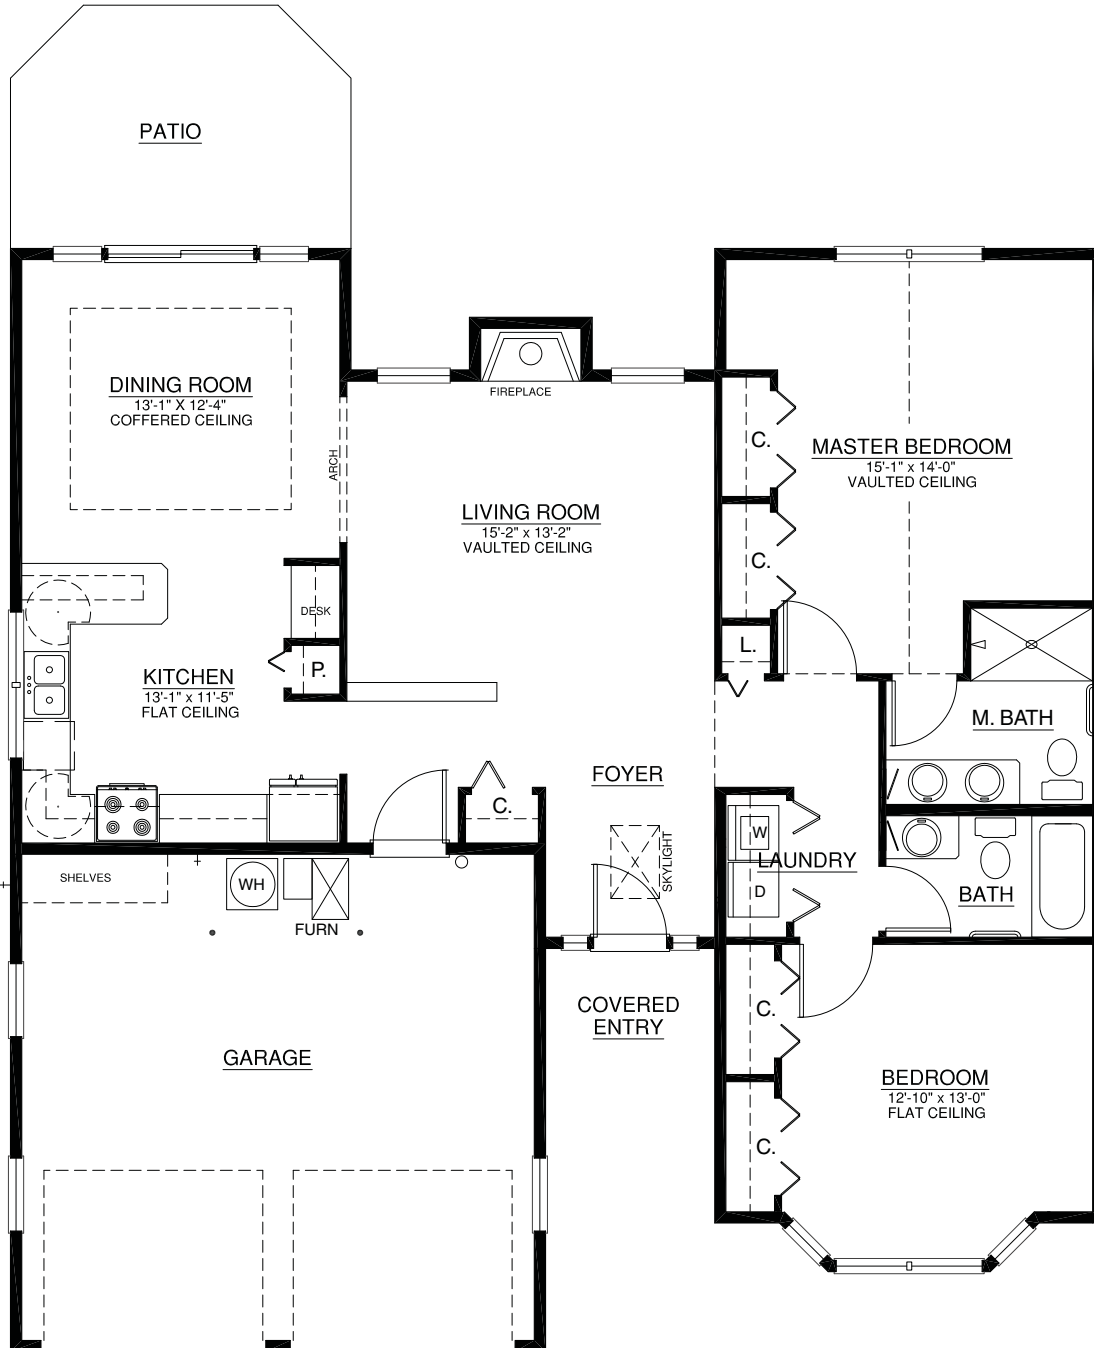

Cottage

Full-service Retirement Community

The Chelsea
1624 E 32nd Court
1,333 sq. ft.
2 Bedroom | 2 Bath

A Touchmark® community
Est. 1980

For illustration purposes only. Square footage, actual room sizes, and features may vary. See construction documents.

Cottage

Full-service Retirement Community

The Wakefield
1609 E 32nd Court
1,528 sq. ft.
2 Bedroom | 2 Bath

A Touchmark® community
Est. 1980

For illustration purposes only. Square footage, actual room sizes, and features may vary. See construction documents.