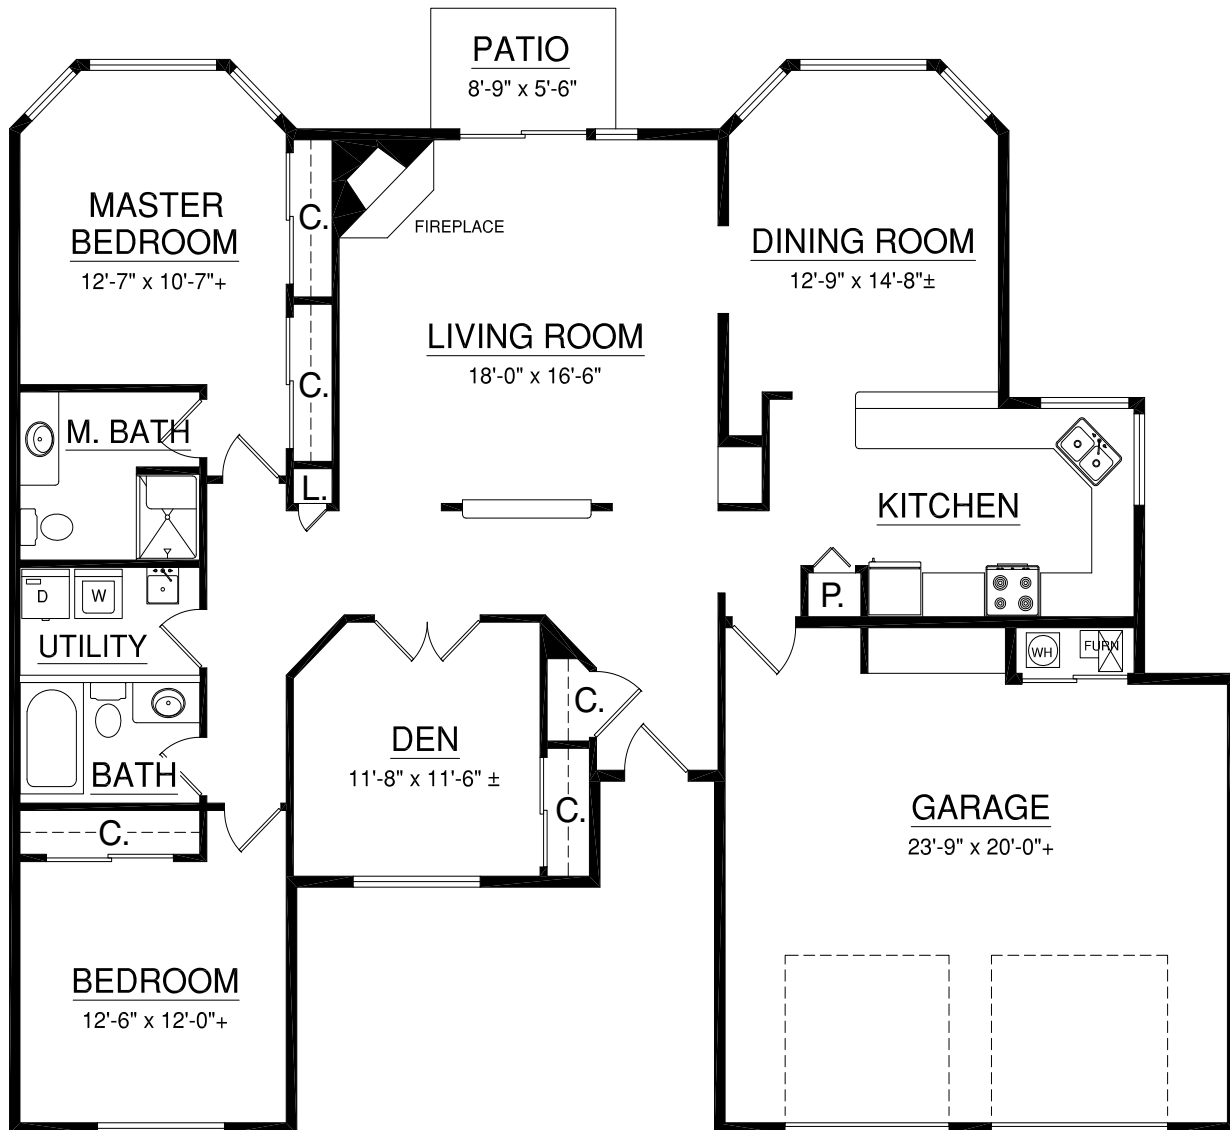

Waterford on South Hill

2929 S Waterford Drive | Spokane, WA 99203 | 509-536-2929 | 800-995-2930 | WaterfordSpokane.com