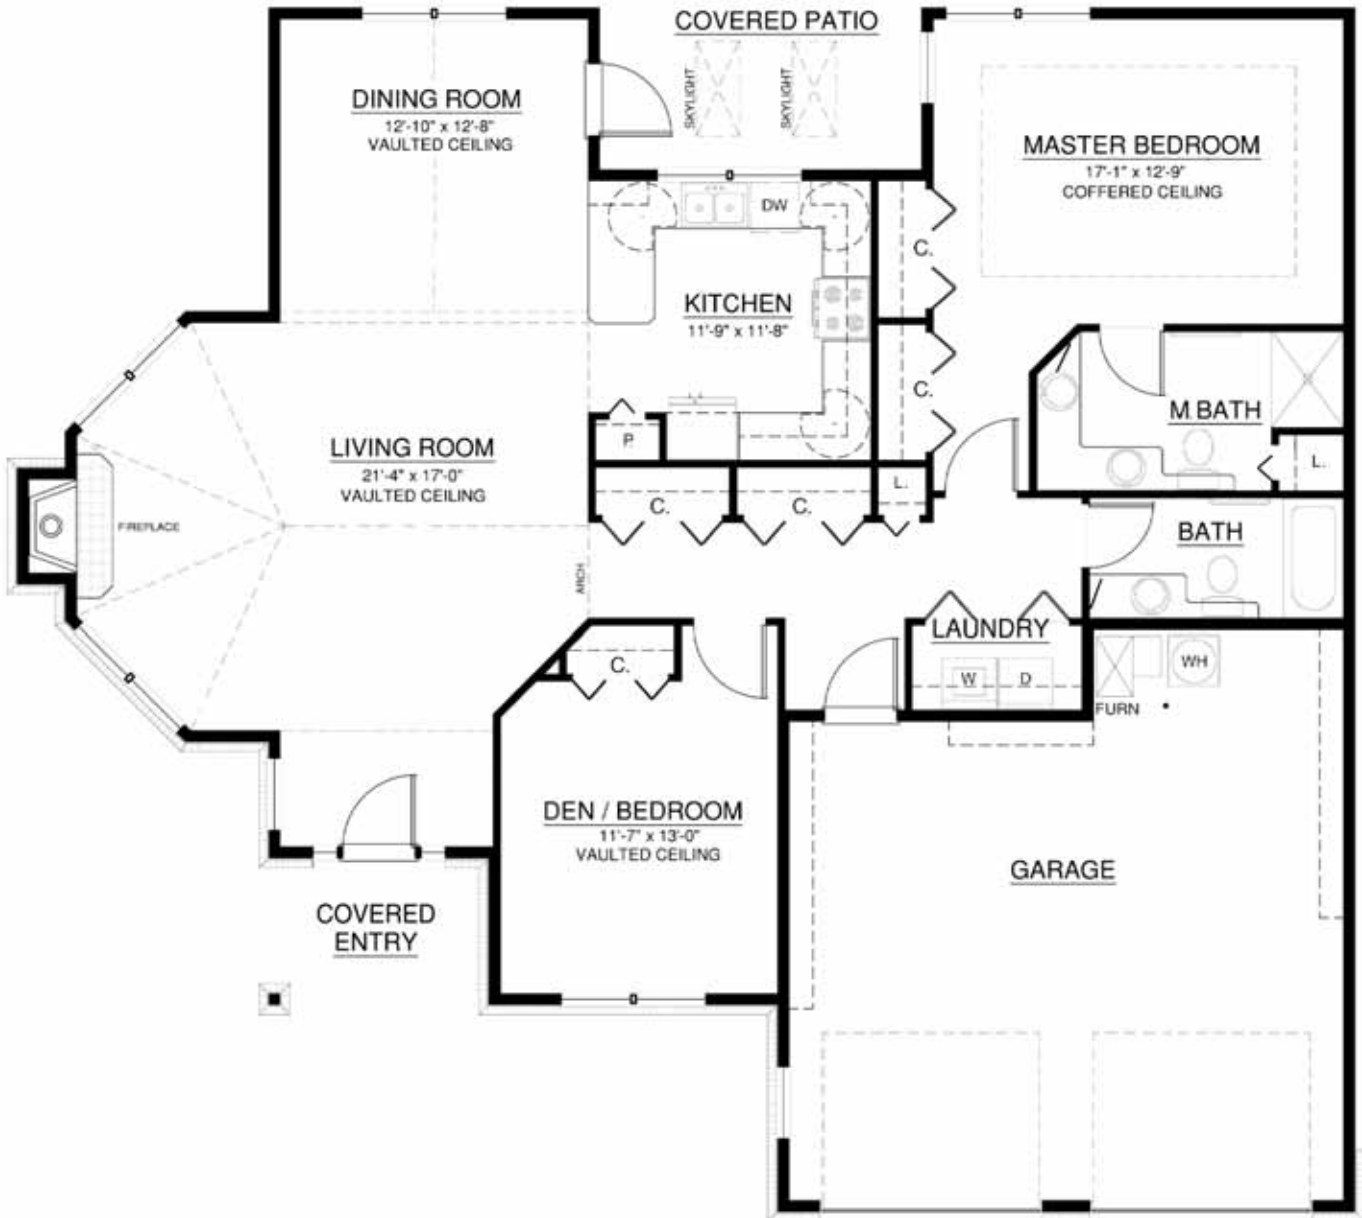

Cottage

Full-service Retirement Community

The Chelsea
1624 E 32nd Court
1,333 sq. ft.
2 Bedroom | 2 Bath

A Touchmark® community
Est. 1980

For illustration purposes only. Square footage, actual room sizes, and features may vary. See construction documents.

Cottage

Full-service Retirement Community

The Wakefield
1609 E 32nd Court
1,528 sq. ft.
2 Bedroom | 2 Bath

A Touchmark® community
Est. 1980

For illustration purposes only. Square footage, actual room sizes, and features may vary. See construction documents.